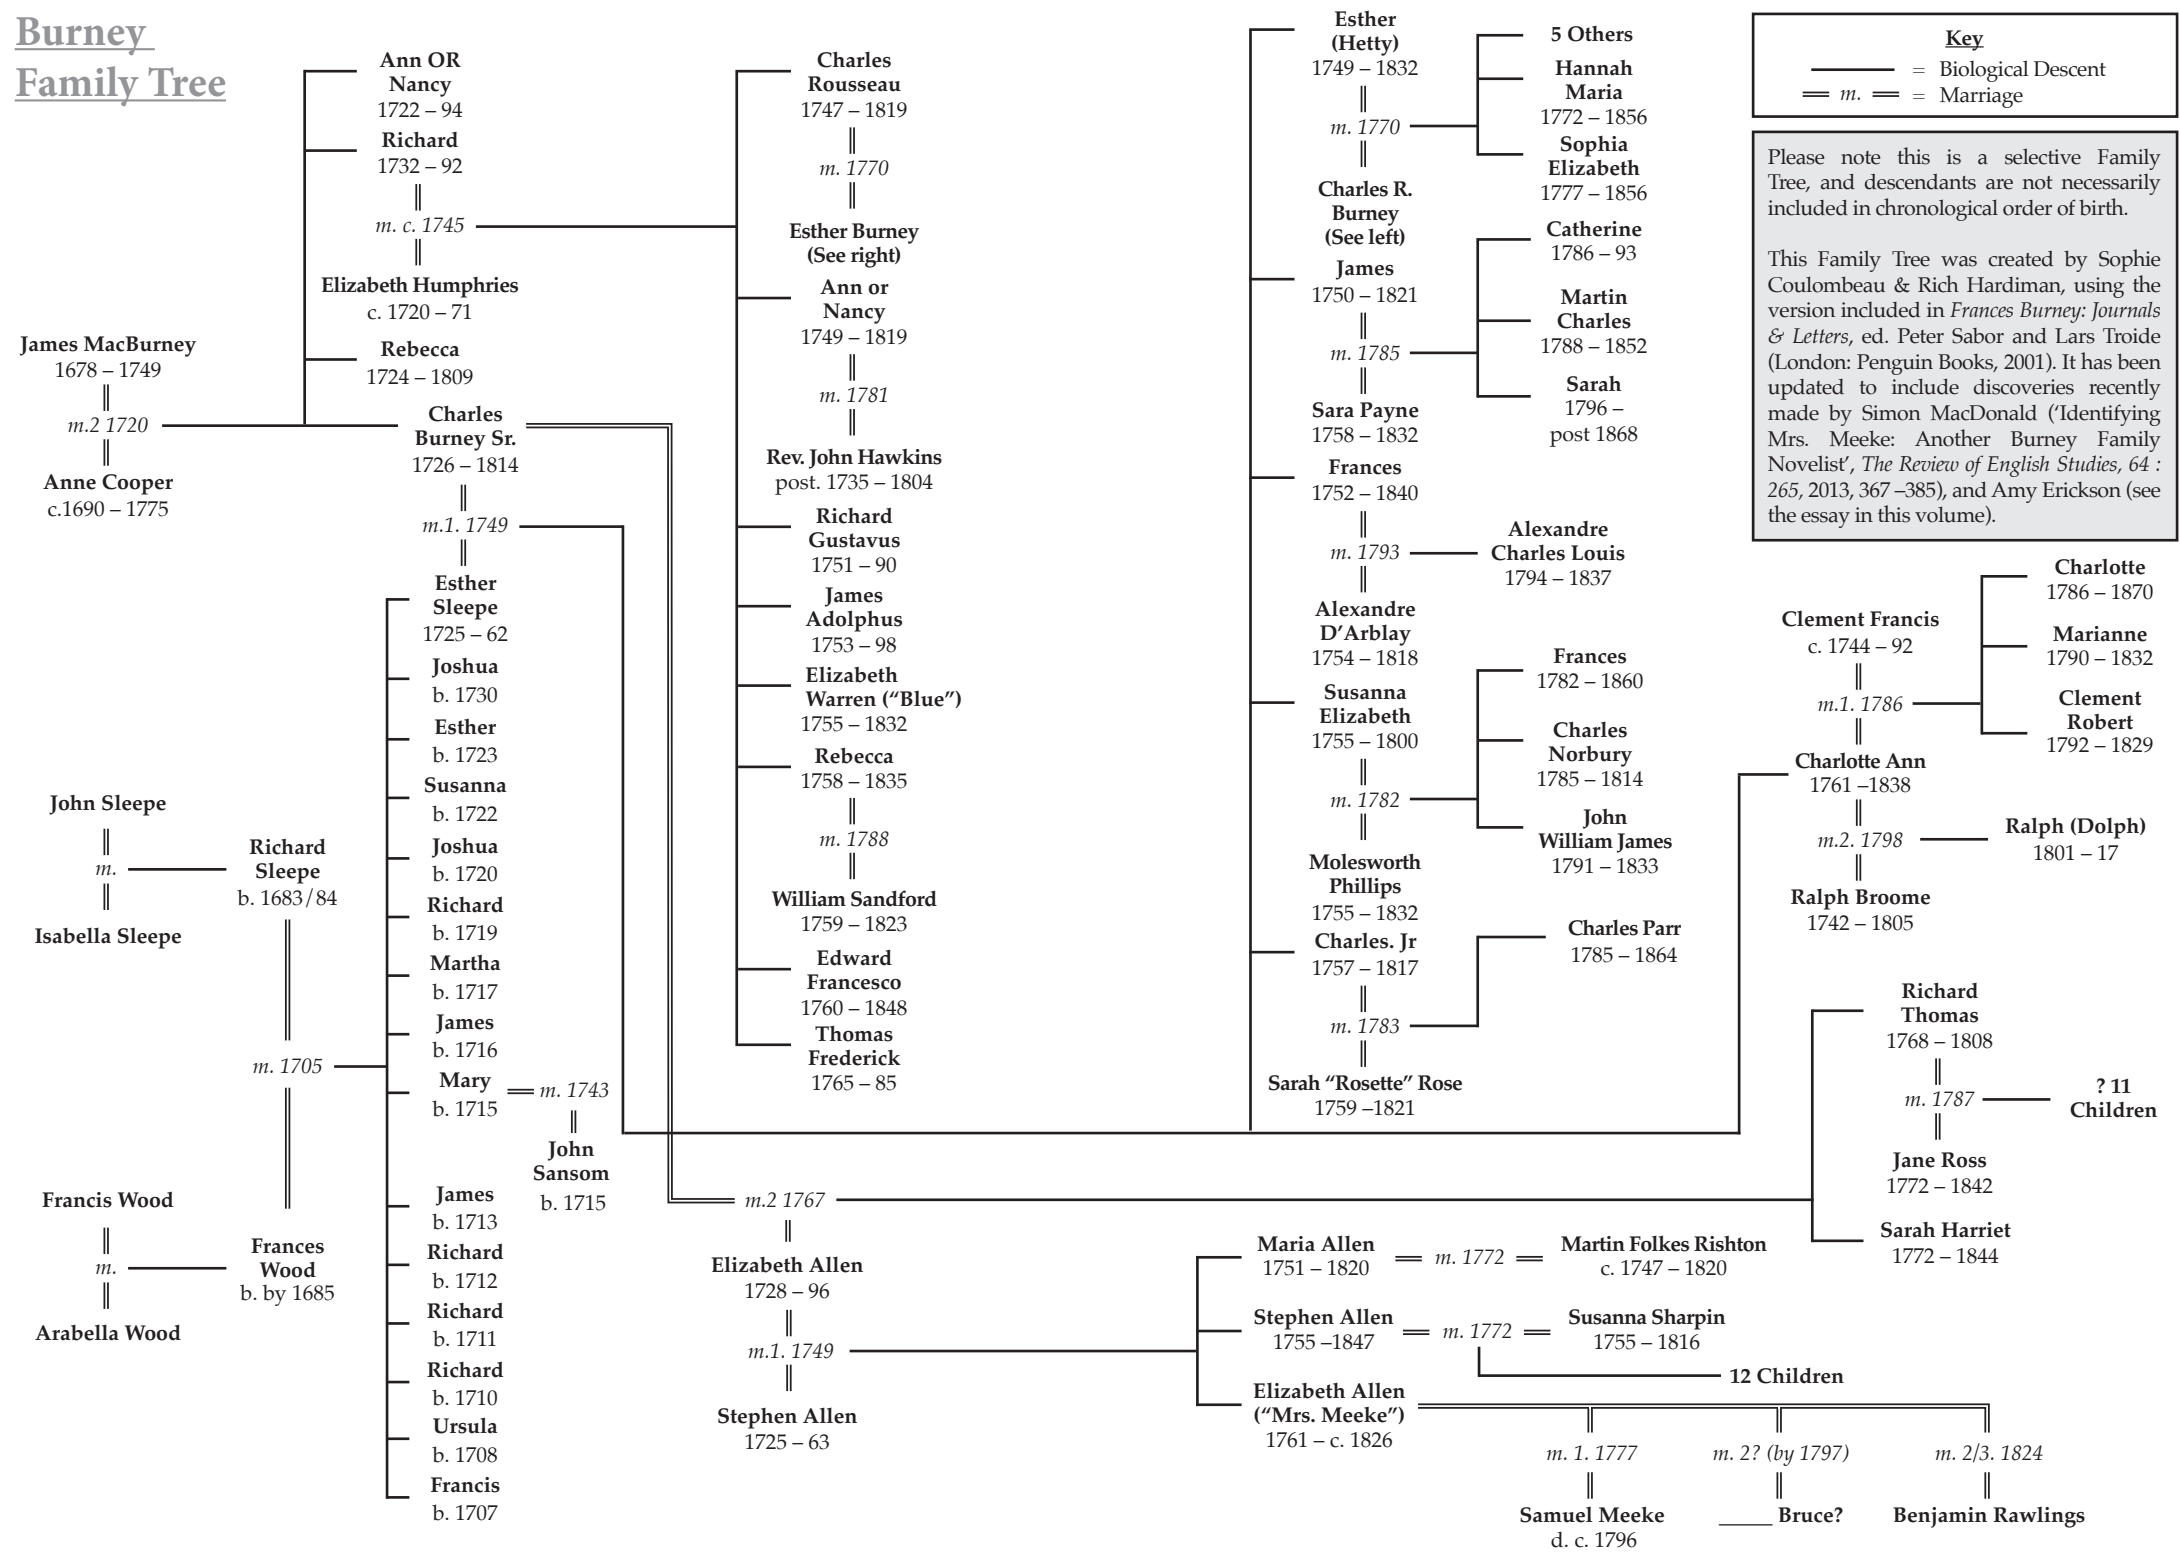

Burney Family Tree

James MacBurney
1678 – 1749
m.2 1720
Anne Cooper
c.1690 – 1775

Ann OR Nancy
1722 – 94
Richard
1732 – 92
m. c. 1745
Elizabeth Humphries
c. 1720 – 71
Rebecca
1724 – 1809

Charles Burney Sr.
1726 – 1814

m.1. 1749
Esther Sleepe
1725 – 62
Joshua
b. 1730
Esther
b. 1723
Susanna
b. 1722
Joshua
b. 1720
Richard
b. 1719
Martha
b. 1717
James
b. 1716
Mary
b. 1715

John Sleepe
m. —
Richard Sleepe
b. 1683/84

m. 1705
Francis Wood
m. —
Frances Wood
b. by 1685

James
b. 1713
Richard
b. 1712
Richard
b. 1711
Richard
b. 1710
Ursula
b. 1708
Francis
b. 1707

m. 1743
John Sansom
b. 1715

m.2 1767
Elizabeth Allen
1728 – 96
m.1. 1749
Stephen Allen
1725 – 63

Charles Rousseau
1747 – 1819
m. 1770
Esther Burney (See right)
Ann or Nancy
1749 – 1819
m. 1781
Rev. John Hawkins
post. 1735 – 1804

Esther (Hetty)
1749 – 1832
m. 1770
Charles R. Burney (See left)
James
1750 – 1821
m. 1785
Sara Payne
1758 – 1832
Frances
1752 – 1840
m. 1793
Alexandre D'Arblay
1754 – 1818
Susanna Elizabeth
1755 – 1800
m. 1782
Molesworth Phillips
1755 – 1832
Charles, Jr
1757 – 1817
m. 1783
Sarah "Rosette" Rose
1759 – 1821

5 Others
Hannah Maria
1772 – 1856
Sophia Elizabeth
1777 – 1856
Catherine
1786 – 93
Martin Charles
1788 – 1852
Sarah
1796 – post 1868

Alexandre Charles Louis
1794 – 1837
Frances
1782 – 1860
Charles Norbury
1785 – 1814
John William James
1791 – 1833
Charles Parr
1785 – 1864

Maria Allen
1751 – 1820
m. 1772
Stephen Allen
1755 – 1847
m. 1772
Elizabeth Allen ("Mrs. Meeke")
1761 – c. 1826

Martin Folkes Rishon
c. 1747 – 1820
Susanna Sharpin
1755 – 1816
12 Children

Samuel Meeke
d. c. 1796

Bruce?

Benjamin Rawlings

Please note this is a selective Family Tree, and descendants are not necessarily included in chronological order of birth.

This Family Tree was created by Sophie Coulombeau & Rich Hardiman, using the version included in *Frances Burney: Journals & Letters*, ed. Peter Sabor and Lars Troide (London: Penguin Books, 2001). It has been updated to include discoveries recently made by Simon MacDonald ('Identifying Mrs. Meeke: Another Burney Family Novelist', *The Review of English Studies*, 64 : 265, 2013, 367–385), and Amy Erickson (see the essay in this volume).

Charlotte
1786 – 1870
Marianne
1790 – 1832
Clement Robert
1792 – 1829

Clement Francis
c. 1744 – 92
m.1. 1786
Charlotte Ann
1761 – 1838
m.2. 1798
Ralph (Dolph)
1801 – 17

Ralph Broome
1742 – 1805
Richard Thomas
1768 – 1808
m. 1787
? 11 Children

Jane Ross
1772 – 1842
Sarah Harriet
1772 – 1844

m. 1. 1777
Samuel Meeke
d. c. 1796

m. 2? (by 1797)
Bruce?

m. 2/3. 1824
Benjamin Rawlings